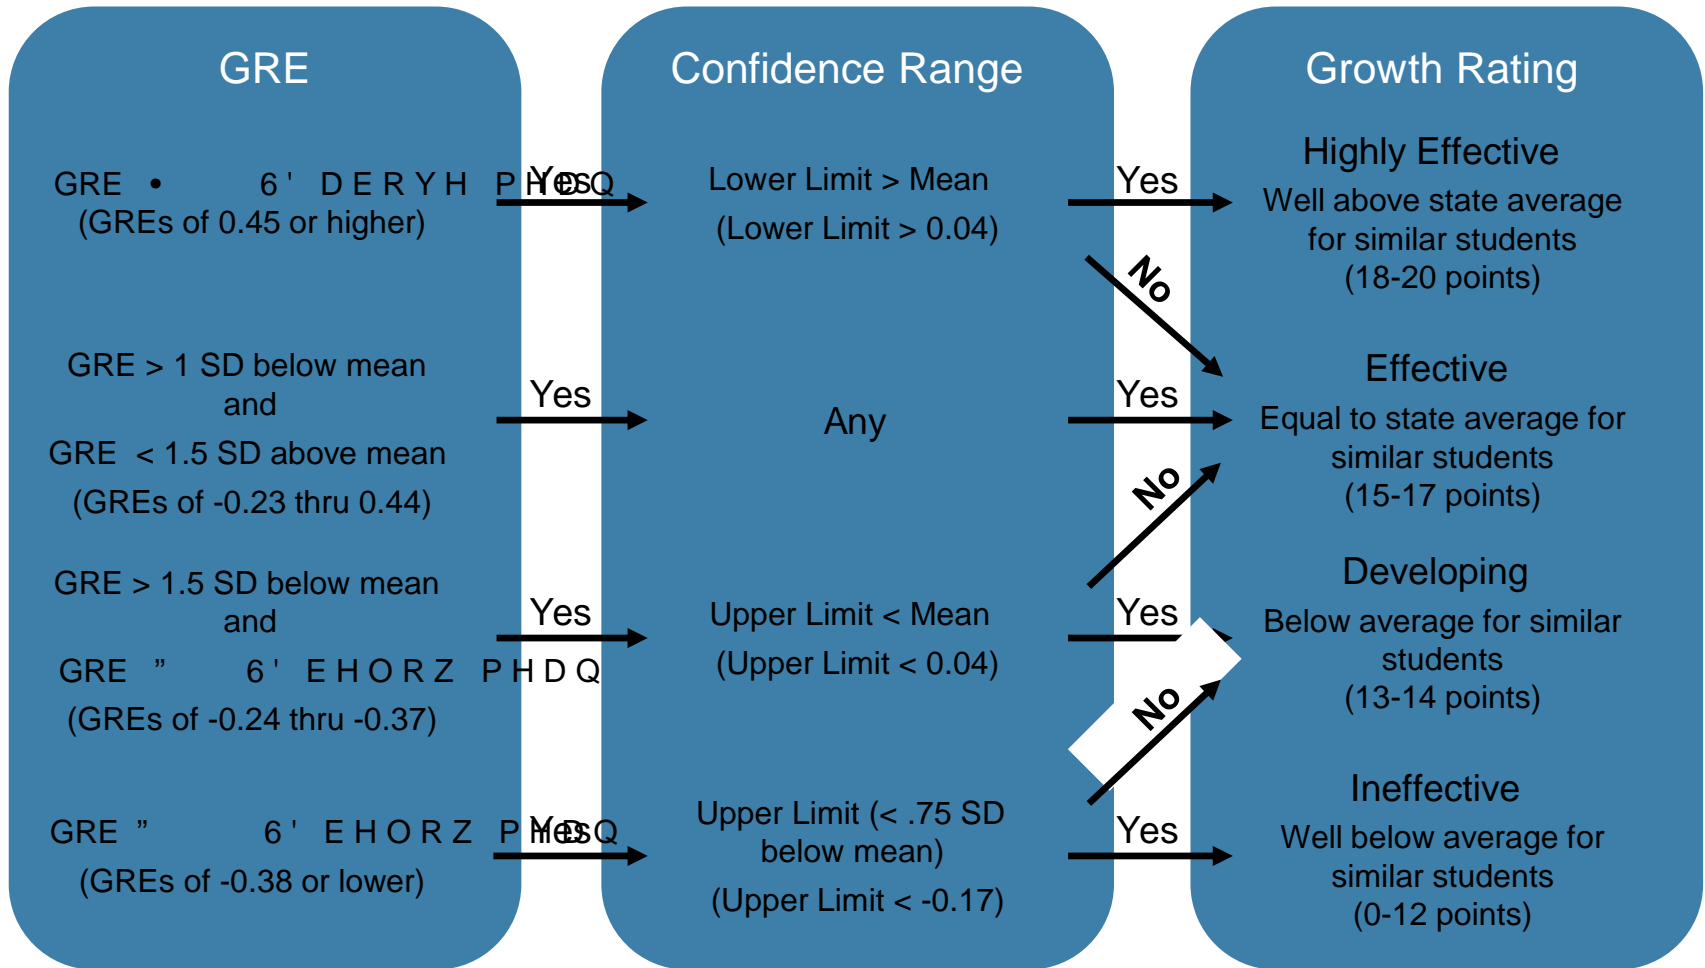

NYS Grades 9-12 Principal Growth Scores: From MGP and GRE to HEDI Ratings and Scores 2017-18

October 2018

Disclaimer

If there are any discrepancies between the language in these materials and the Statute, Regulations, or APPR Guidance, the Statute, Regulations, or APPR Guidance prevail.

How is MGP Classified into 3012- d Growth Rating for Principals of Grades 9- 12 in 2017-18?

How are 3012- d Growth Score Points for Principals of Grades 9- 12 Assigned Based on MGPs in 2017- 18?

Ineffective Well below average for similar students (0-12 points)		
Developing Below average for similar students (13-14 points)		
Effective Equal to state average for similar students (15-17 points)		
Highly Effective Well above state average for similar students (18-20 points)		

How is GRE Classified into 3012- d Growth Rating for Principals of Grades 9- 12 in 2017-18?

Notes: SD = Standard Deviation
Values are rounded to the nearest hundredth decimal place.